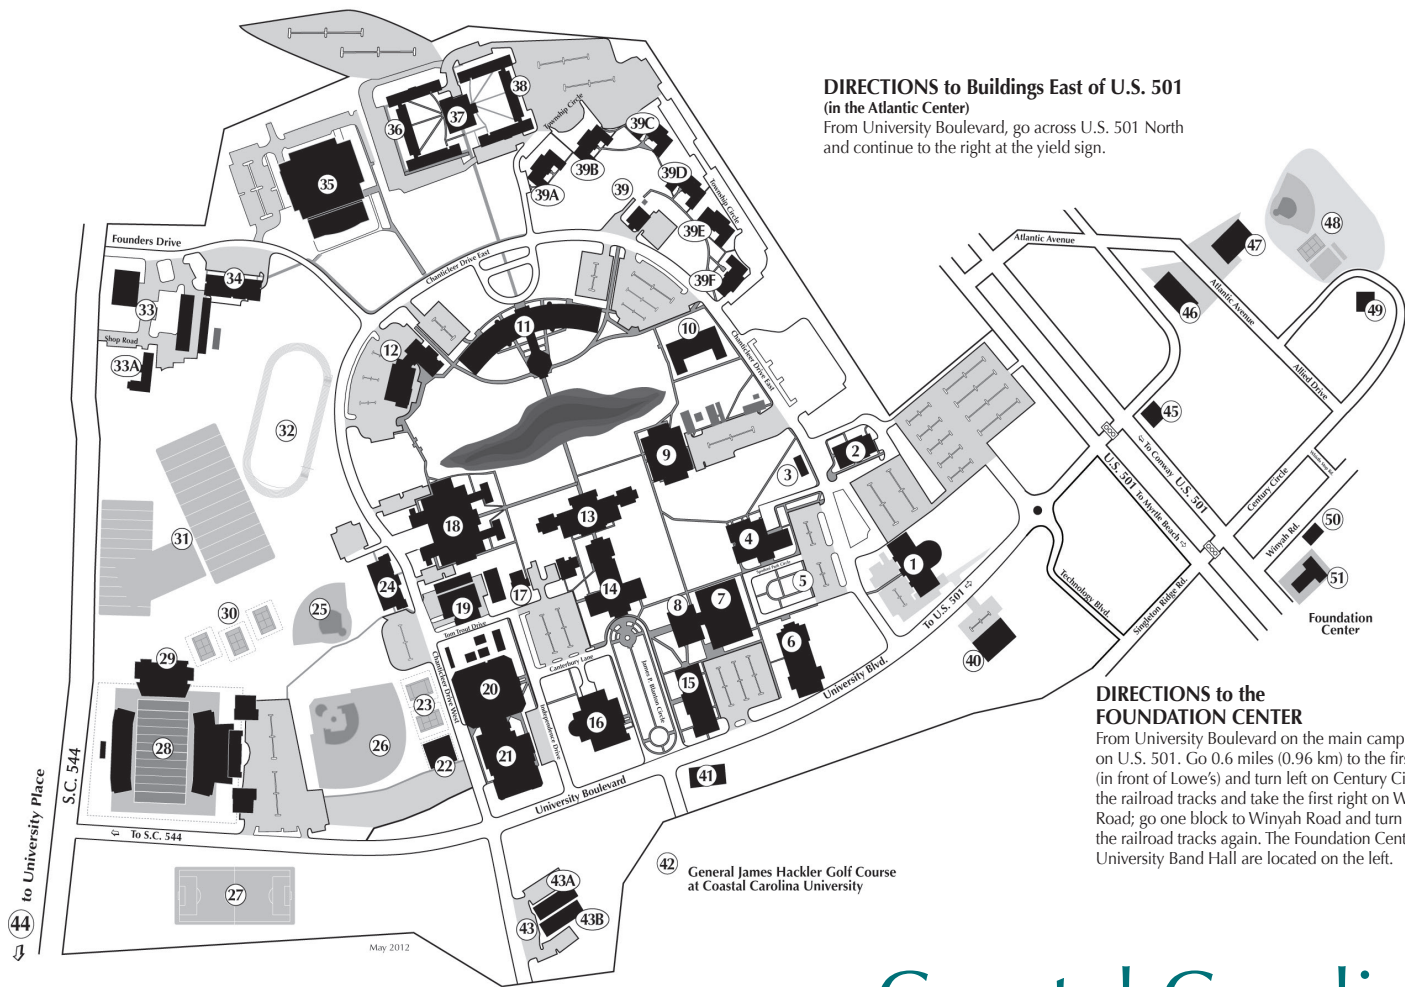

DIRECTIONS to Buildings East of U.S. 501

(in the Atlantic Center)

From University Boulevard, go across U.S. 501 North and continue to the right at the yield sign.

DIRECTIONS to the FOUNDATION CENTER

From University Boulevard on the main campus, turn right on U.S. 501. Go 0.6 miles (0.96 km) to the first traffic light (in front of Lowe's) and turn left on Century Circle. Cross the railroad tracks and take the first right on Whistle Stop Road; go one block to Winyah Road and turn right to cross the railroad tracks again. The Foundation Center and the University Band Hall are located on the left.

DIRECTIONS to UNIVERSITY PLACE

From University Boulevard on the main campus, turn left on S.C. 544. Go 0.5 miles (0.8 km) to the first traffic light and turn right on Jackson Bluff Road. The next immediate right is the main entrance to University Place.