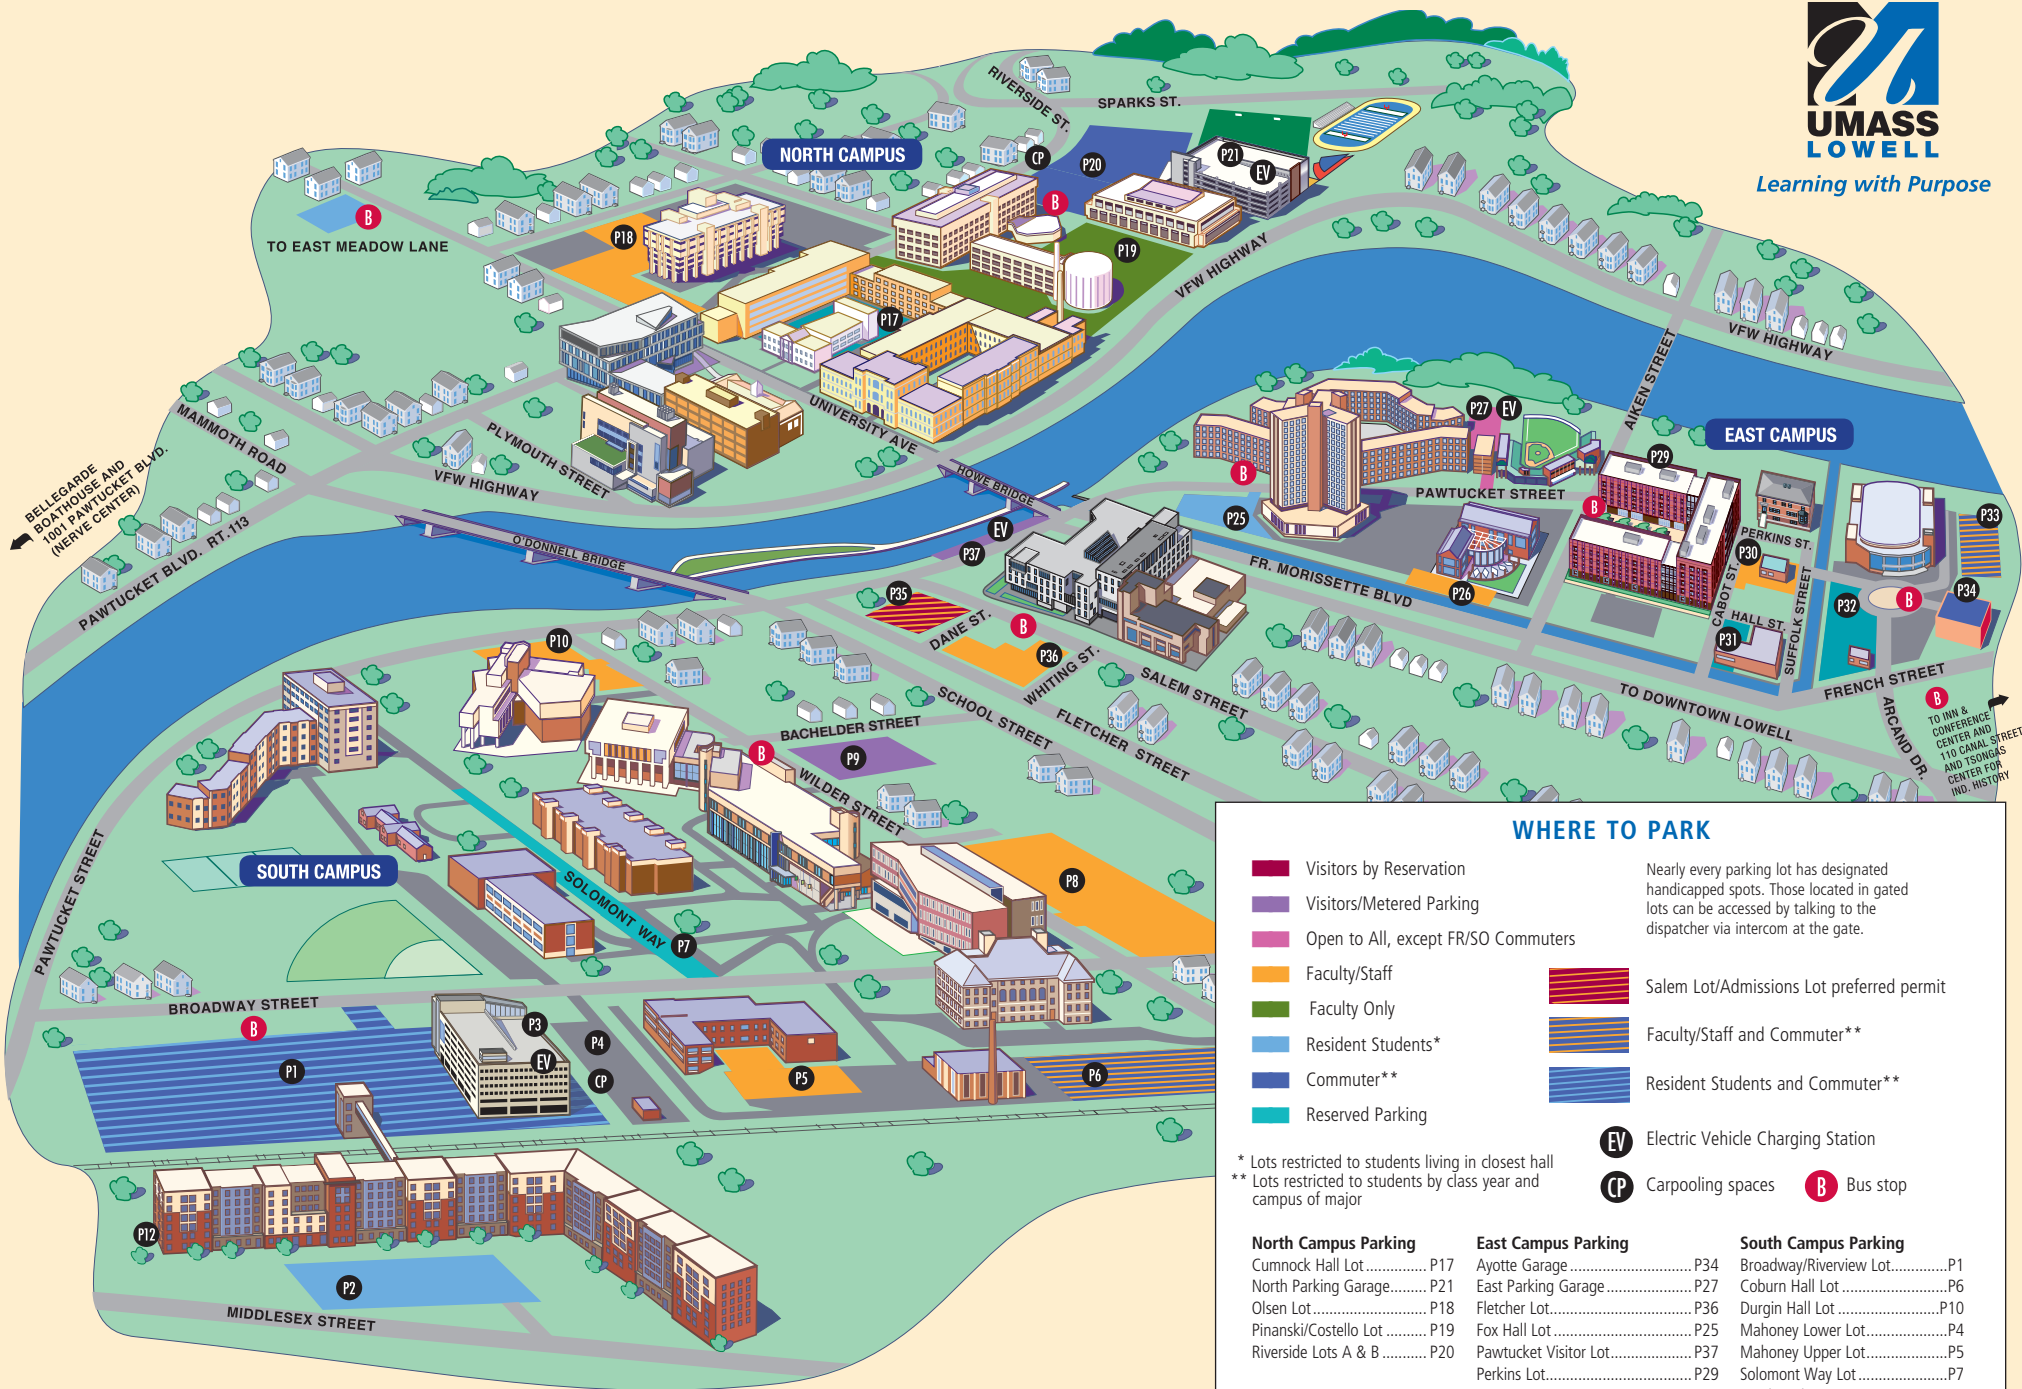

Learning with Purpose

WHERE TO PARK

- Visitors by Reservation
- Visitors/Metered Parking
- Open to All, except FR/SO Commuters
- Faculty/Staff
- Faculty Only
- Resident Students*
- Commuter**
- Reserved Parking
- Salem Lot/Admissions Lot preferred permit
- Faculty/Staff and Commuter**
- Resident Students and Commuter**

- Electric Vehicle Charging Station
- Carpooling spaces
- Bus stop

* Lots restricted to students living in closest hall
 ** Lots restricted to students by class year and campus of major

North Campus Parking	East Campus Parking	South Campus Parking
Cumnock Hall Lot P17	Ayotte Garage P34	Broadway/Riverview Lot.....P1
North Parking Garage..... P21	East Parking Garage..... P27	Coburn Hall LotP6
Olsen Lot..... P18	Fletcher Lot..... P36	Durgin Hall LotP10
Pinanski/Costello Lot P19	Fox Hall Lot P25	Mahoney Lower Lot.....P4
Riverside Lots A & B P20	Pawtucket Visitor Lot..... P37	Mahoney Upper Lot.....P5
	Perkins Lot..... P29	Solomont Way LotP7
	Recreation Center Lot P26	South Parking Garage.....P3
	Salem Lot P35	Wilder Faculty/Staff Lot.....P8
	Tsongas Lots B,C & D P33	Wilder Visitor Lot.....P9
	Wannalancit/East Courtyard Lot... P31	Riverview Suites GarageP12
	Wannalancit/Tremont Lot P32	Riverview Suites Lot.....P2

Save time! Find up-to-the-minute parking availability in the North and South Campus Garages. UMass Lowell Garage Spaces app will not only show you the number of spaces available, but will also tell you. Turn up the volume and park!