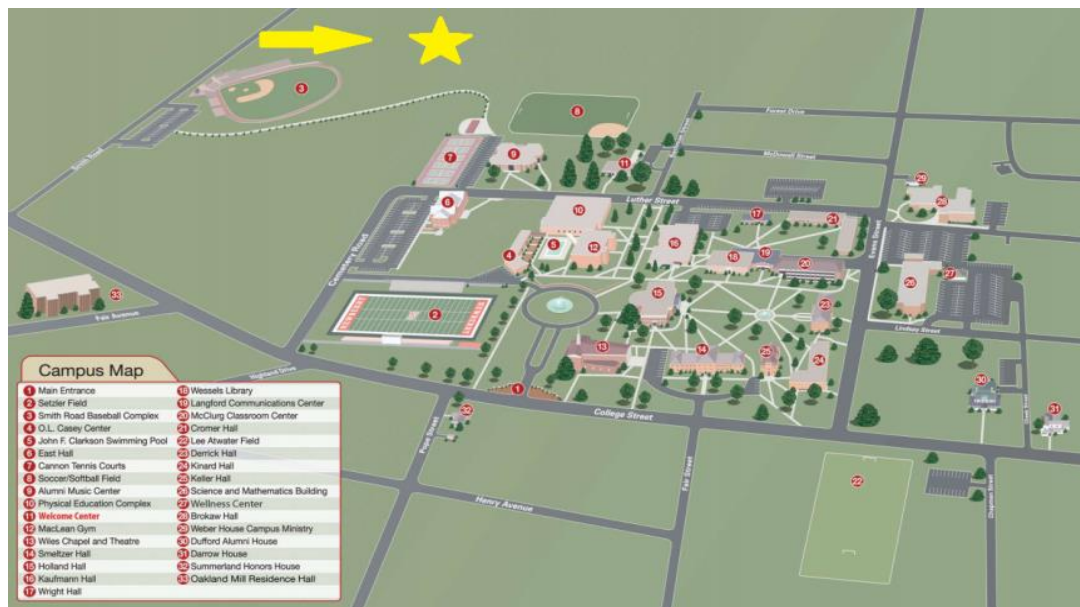

#### **Traveling West on Interstate-26 (From Columbia)**

Exit the Interstate at exit #76 (The sign says "Newberry Opera House, Newberry College") and turn left onto SC Highway 219. Go 3.2 miles, passing the high school (on the right) and Wal-Mart (on the left). Cross US-76 at the third traffic light (SC-219 turns into SC-34, Main Street ). Go 1.4 miles down Main Street, passing through three more traffic lights. Turn right (north) on College Street, passing through two traffic lights. Turn right on Evans street and then turn left on Luther street. Turn right on Bachman street. You may park in the back of the building.

#### **Traveling East on Interstate-26 (From Greenville/Spartanburg)**

Exit the Interstate at exit #76 (The sign says "Newberry Opera House, Newberry College") and turn right onto SC Highway 219. Go 3.2 miles, passing the high school (on the right) and Wal-Mart (on the left). Cross US-76 at the third traffic light (SC-219 turns into SC-34, Main Street ). Go 1.4 miles down Main Street, passing through three more traffic lights. Turn right (north) on College Street, passing through two traffic lights. Turn right on Evans street and then turn left on Luther street. Turn right on Bachman street. You may park in the back of the building.

#### **Traveling East from Greenwood, SC**

Take Highway 34 East from Greenwood . Proceed through Ninety Six, Chappels, and Silverstreet. In Silverstreet, Highway 34 will merge with Highway 121. Continue on Highway 34/121 for approximately 4.5 miles until the two highways split. Go left on Boundary Street for 2 miles. Take a left onto College Street, passing through two traffic lights. Turn right on Evans street and then turn left on Luther street. Turn right on Bachman street. You may park in the back of the building.

## Campus Map