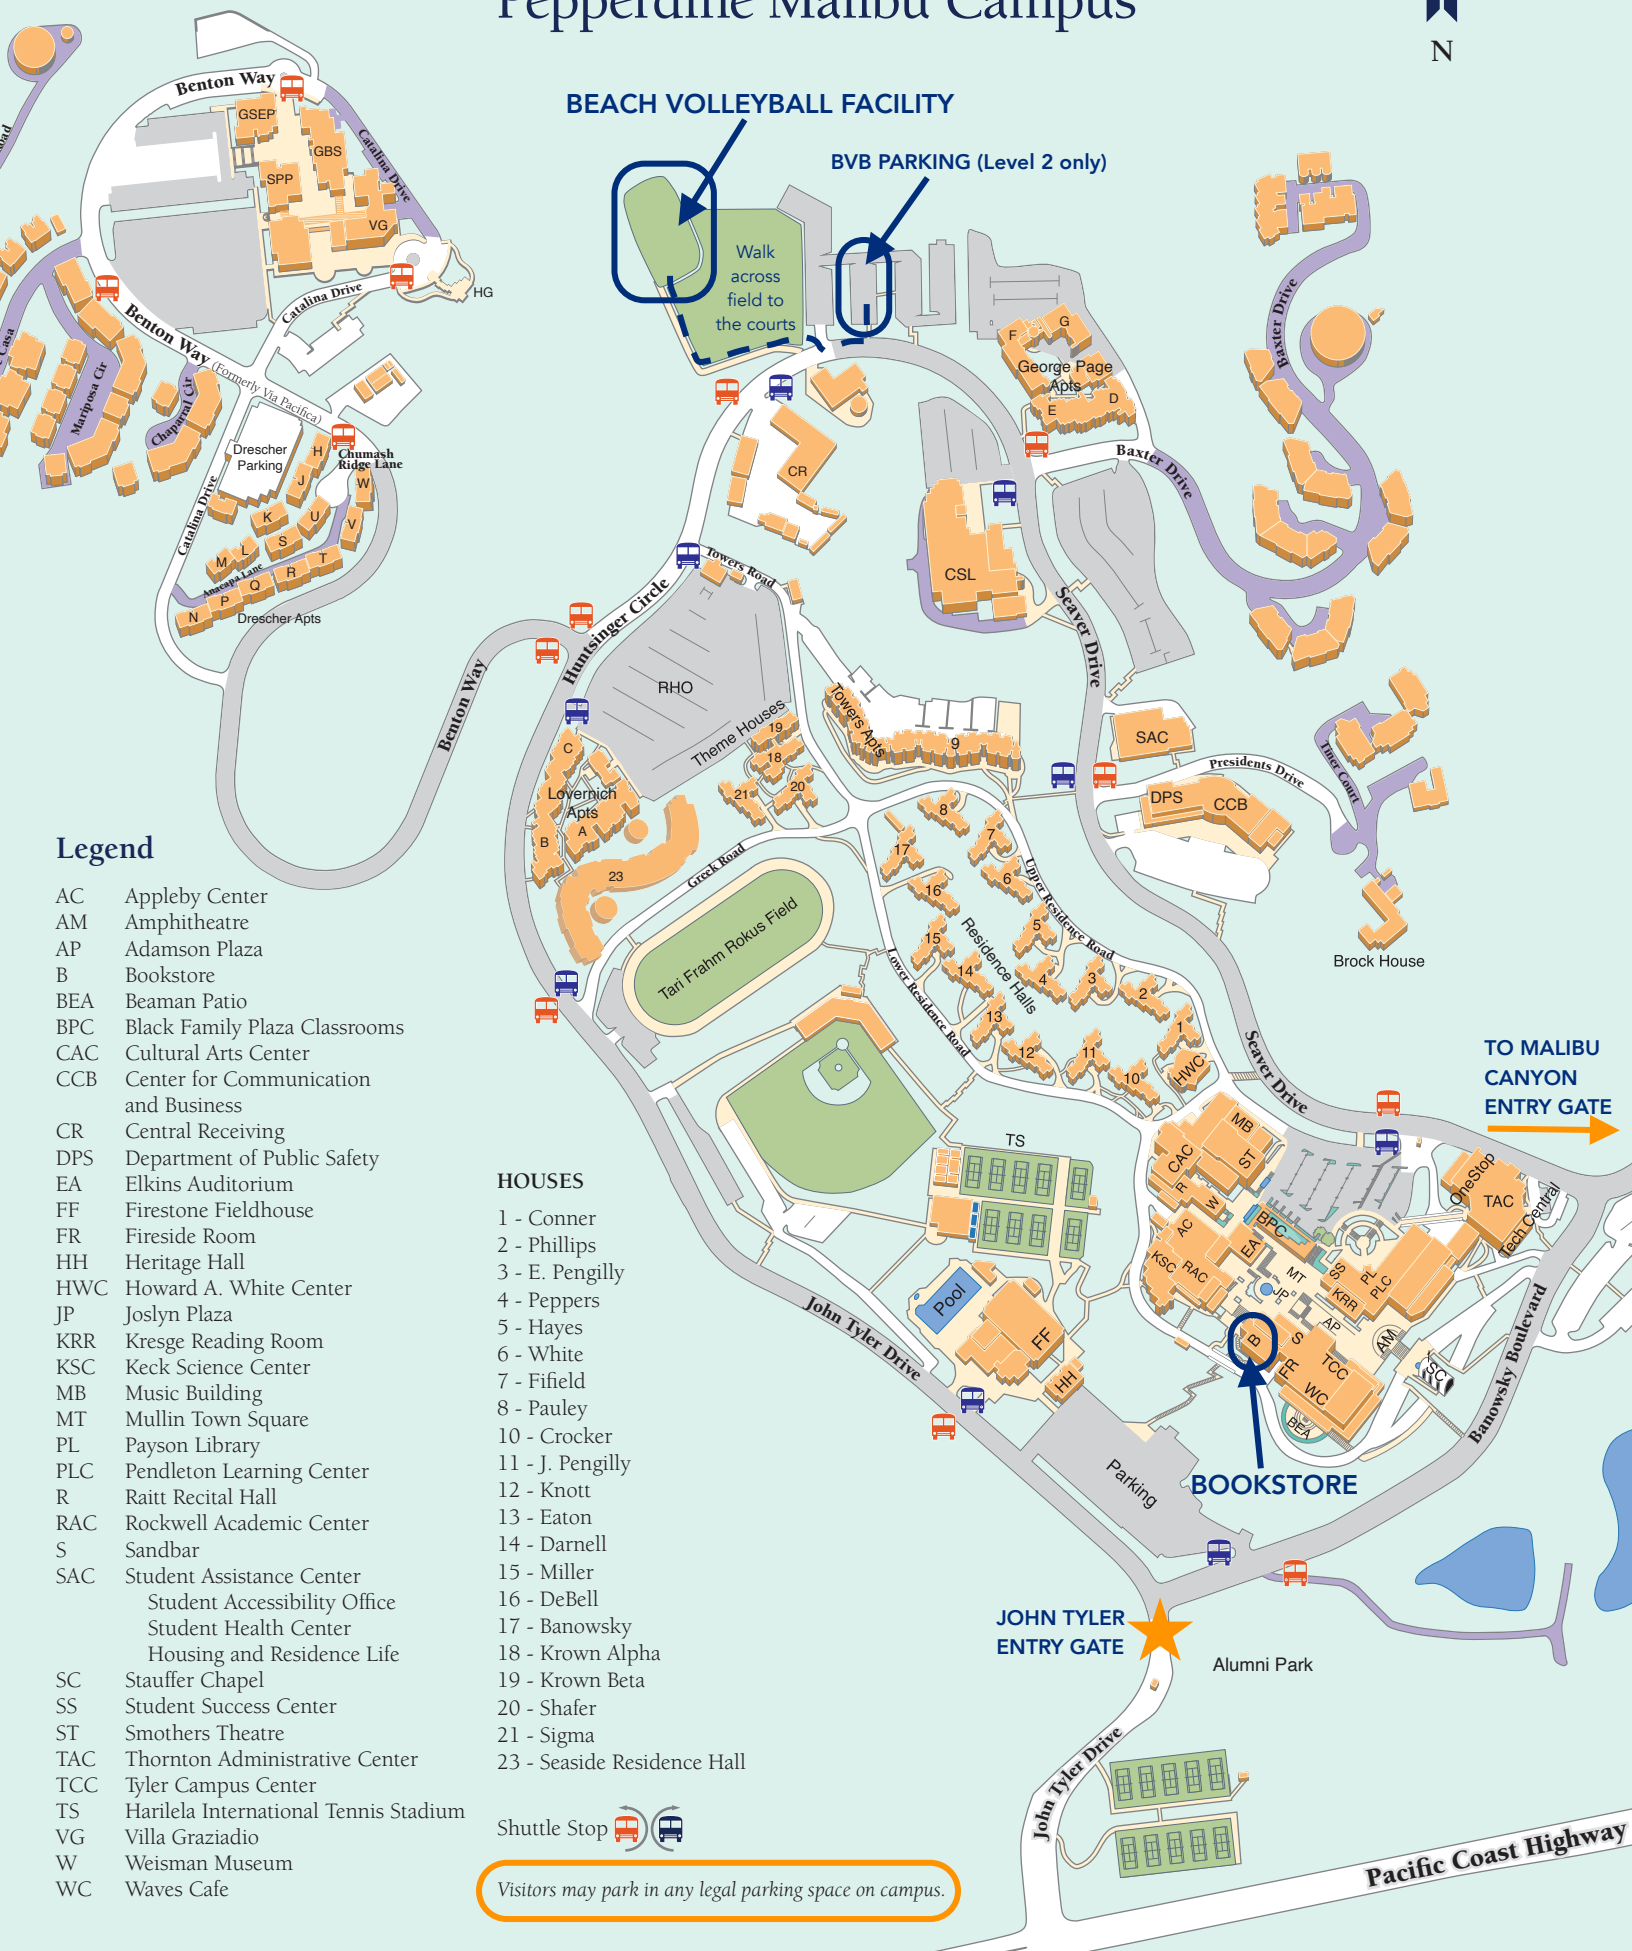

Pepperdine Malibu Campus

Legend

- AC Appleby Center
- AM Amphitheatre
- AP Adamson Plaza
- B Bookstore
- BEA Beaman Patio
- BPC Black Family Plaza Classrooms
- CAC Cultural Arts Center
- CCB Center for Communication and Business
- CR Central Receiving
- DPS Department of Public Safety
- EA Elkins Auditorium
- FF Firestone Fieldhouse
- FR Fireside Room
- HH Heritage Hall
- HWC Howard A. White Center
- JP Joslyn Plaza
- KRR Kresge Reading Room
- KSC Keck Science Center
- MB Music Building
- MT Mullin Town Square
- PL Payson Library
- PLC Pendleton Learning Center
- R Raitt Recital Hall
- RAC Rockwell Academic Center
- S Sandbar
- SAC Student Assistance Center
Student Accessibility Office
Student Health Center
Housing and Residence Life
- SC Stauffer Chapel
- SS Student Success Center
- ST Smothers Theatre
- TAC Thornton Administrative Center
- TCC Tyler Campus Center
- TS Harilela International Tennis Stadium
- VG Villa Graziadio
- W Weisman Museum
- WC Waves Cafe

HOUSES

- 1 - Conner
- 2 - Phillips
- 3 - E. Pengilly
- 4 - Peppers
- 5 - Hayes
- 6 - White
- 7 - Fifield
- 8 - Pauley
- 10 - Crocker
- 11 - J. Pengilly
- 12 - Knott
- 13 - Eaton
- 14 - Darnell
- 15 - Miller
- 16 - DeBell
- 17 - Banowsky
- 18 - Krown Alpha
- 19 - Krown Beta
- 20 - Shafer
- 21 - Sigma
- 23 - Seaside Residence Hall

Shuttle Stop

Visitors may park in any legal parking space on campus.