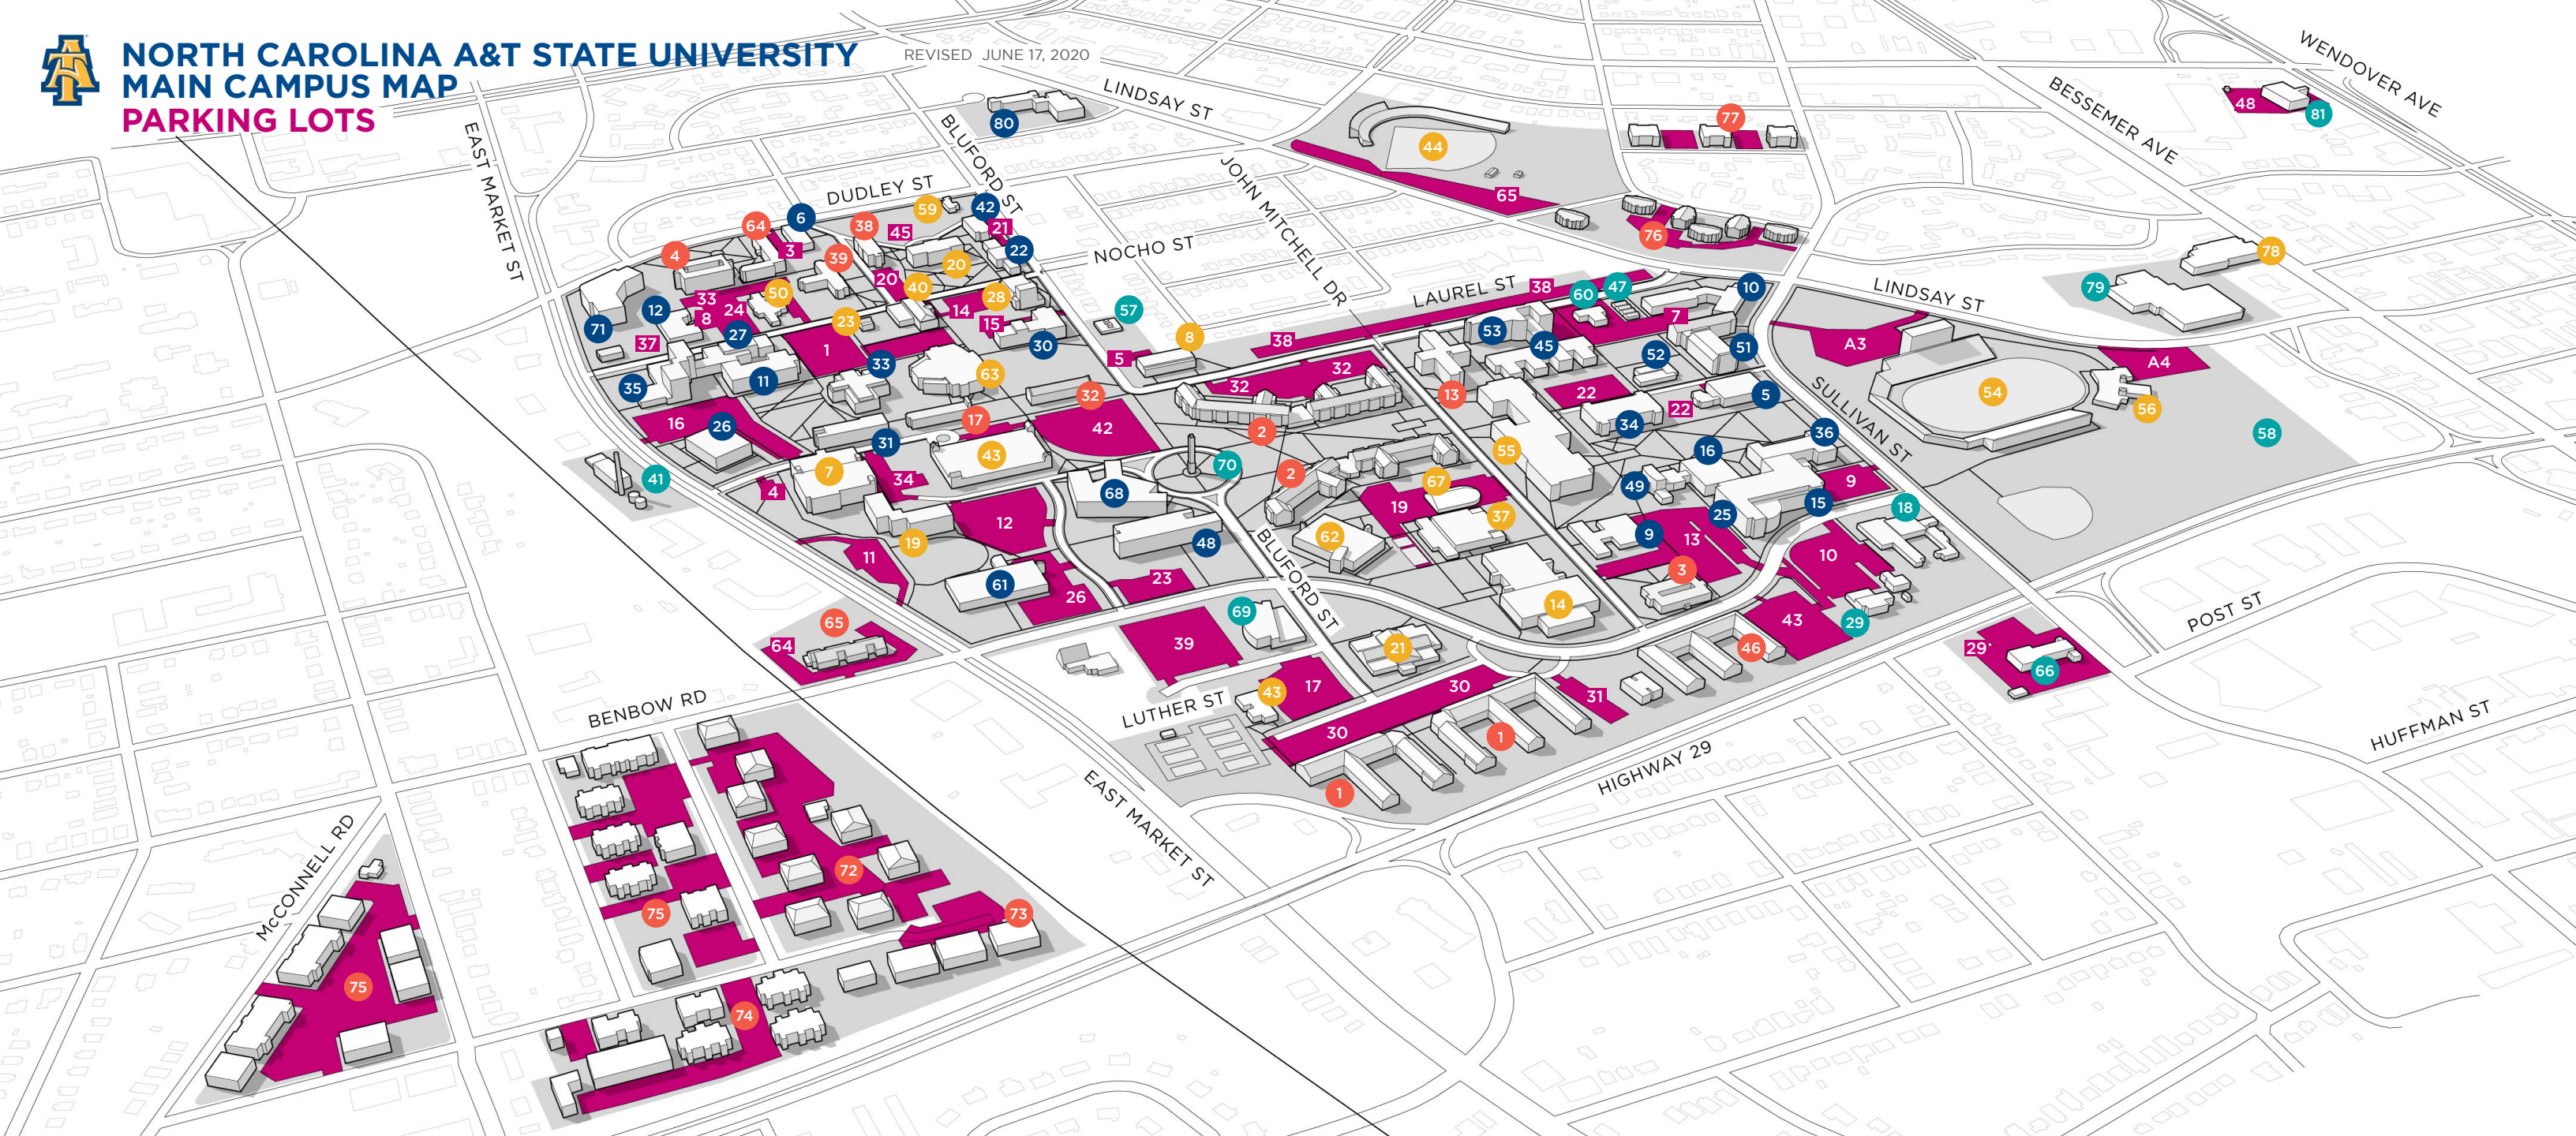

NORTH CAROLINA A&T STATE UNIVERSITY MAIN CAMPUS MAP PARKING LOTS

REVISED JUNE 17, 2020

ACADEMIC

- 5 Barnes Hall - Lot 22
- 6 Benbow Hall - Lot 3
- 9 Campbell Hall - Lot 6
- 10 Carver Hall - Lot 7
- 11 Cherry Hall
- 12 Coltrane Hall - Lots 8, 37
- 15 Craig Hall - Lot 9
- 16 Crosby Hall - Lot 13
- 22 Frazier Hall - Lot 21
- 25 General Classroom Building - Lot 13
- 26 Gibbs Hall - Lot 16
- 27 Graham Hall - Lot 8
- 30 Hines Hall - Lot 15
- 31 Hodgin Hall - Lot 16
- 33 Fort IRC Building
- 34 Marteena Hall - Lot 22
- 35 McNair Hall - Lot 16
- 36 Merrick Hall - Lot 9

STUDENT SUPPORT

- 7 Bluford Library - Lots 4, 34
- 8 Brown Hall - Lot 5
- 14 Corbett Sports Center
- 19 Dowdy Building - Lots 11, 12
- 20 Dudley Building / University Galleries - Lot 45
- 21 Alumni-Foundation Event Center - Lot 17
- 23 Garrett House
- 28 Harrison Auditorium - Lot 16
- 37 Moore Gym - Lot 19
- 43 Obermeyer Parking Deck
- 44 War Memorial Stadium - Lot 65
- 50 Sebastian Center - Lot 24
- 54 Stadium - Lots A3, A4
- 55 Student Center
- 56 Bryan Fitness and Wellness Center
- 59 The Oaks
- 62 Campus Recreation Center
- 63 Williams Dining Hall - Lot 1
- 67 Aggie Dome - Lot 19
- 78 Band Center

CAMPUS HOUSING

- 1 Aggie Suites - Lots 30, 31
- 2 Aggie Village - Lot 32
- 3 Alex Haley Hall - Lot 13
- 4 Barbee Hall - Lot 33
- 13 Cooper Hall
- 17 Curtis Hall
- 32 Holland Hall
- 38 Morrison Hall
- 39 Morrow Hall
- 46 Pride Hall - Lot 43
- 64 Vanstory Hall - Lot 33
- 65 Aggie Terrace - Lot 47
- 72 Collegiate Commons Apartments
- 73 Campus Edge Apartments
- 74 Sebastian Place Apartments
- 75 Sebastian Village Apartments
- 76 Aggie Pointe Apartments
- 77 Preeminent Pointe Apartments